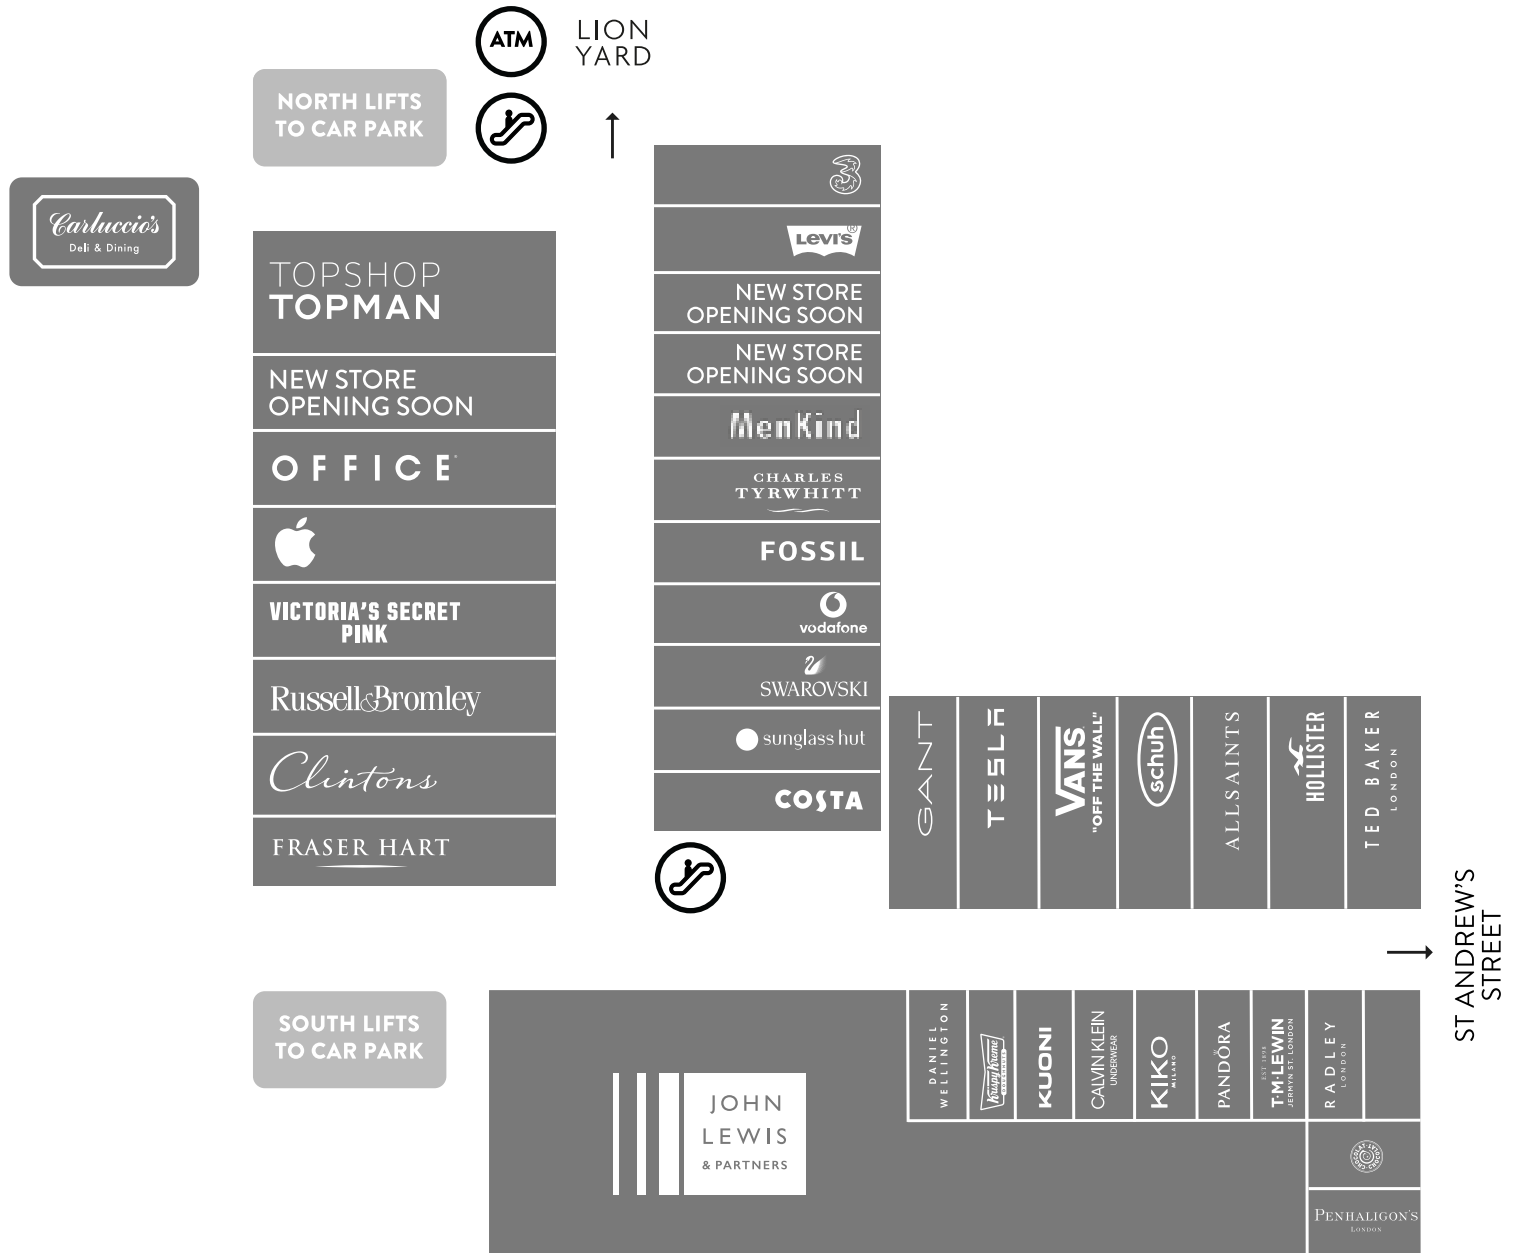

G

GROUND FLOOR

GRAND ARCADE
STYLING CAMBRIDGE

ST ANDREW'S STREET

1

FIRST FLOOR

NORTH LIFTS
TO CAR PARK

LION
YARD

TOPSHOP
TOPMAN

CHARLES CLINKARD
— EST. 1924 —

DISNEY
store

LAURA ASHLEY

L.K. Bennett
London

HOBBS
LONDON

STARBUCKS®

Edy

POLARN O. PYRET

Raspberry Pi

Phase Eight

seanhanna

Chesca

KURT
GEIGER

RIGBY & PELLER
LINGERIE STYLISTS LONDON

THE WHITE COMPANY
LONDON

SOUTH LIFTS
TO CAR PARK

JOHN
LEWIS
& PARTNERS

2

SECOND FLOOR